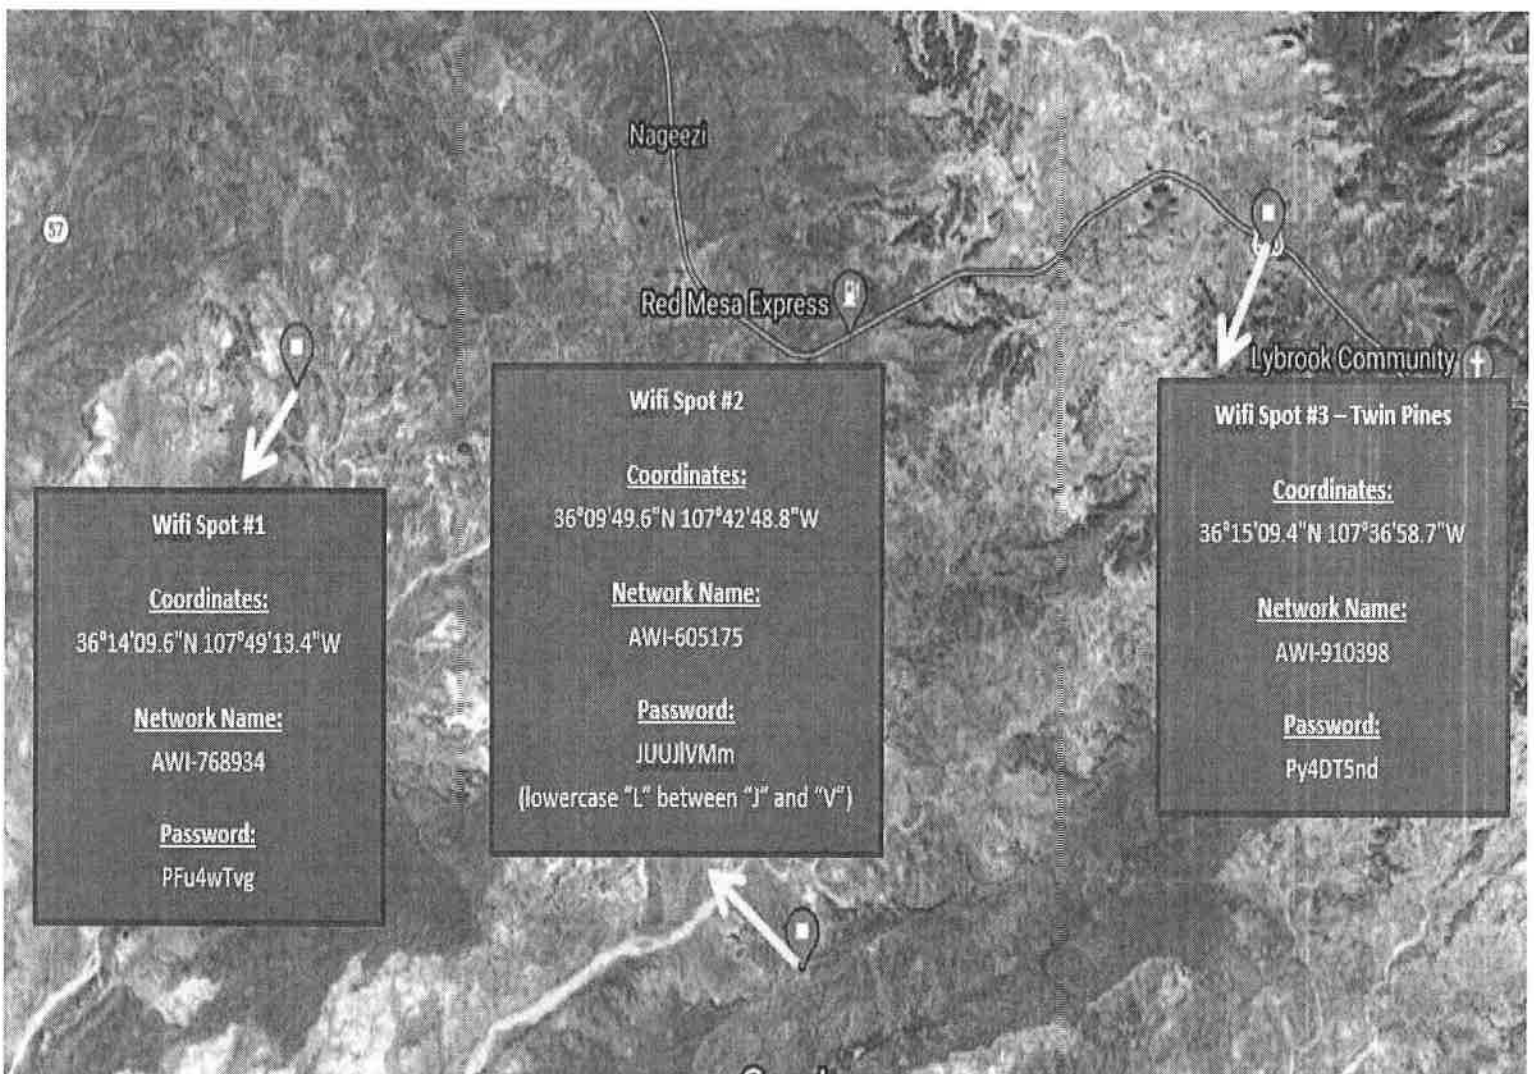

## Nageezi/Lybrook Wifi Hotspot Available

Updated August 2020

### WHERE

Located in the area of Nageezi and Lybrook, see map below. Wifi is available at the blue pins (blue pins with white box inside pin) located on the map.

<b>Wifi Spot #1</b>	<b>Wifi Spot #2</b>	<b>Wifi Spot #3 - Twin Pines</b>
<u><b>Coordinates:</b></u>  36°14'09.6"N 107°49'13.4"W	<u><b>Coordinates:</b></u>  36°09'49.6"N 107°42'48.8"W	<u><b>Coordinates:</b></u>  36°15'09.4"N 107°36'58.7"W
<u><b>Network Name:</b></u>  AWI-768934	<u><b>Network Name:</b></u>  AWI-605175	<u><b>Network Name:</b></u>  AWI-910398
<u><b>Password:</b></u>  PFu4wTvg	<u><b>Password:</b></u>  JUUJIVMm  (lowercase "L" between "J" and "V")	<u><b>Password:</b></u>  Py4DT5nd