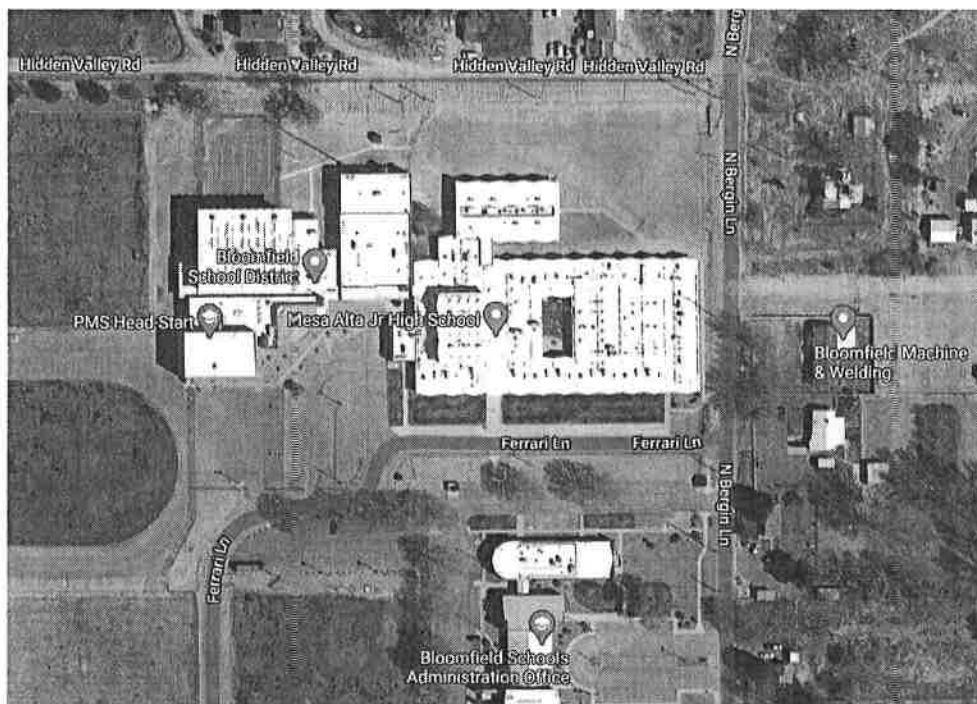

Mesa Alta Wifi Hotspot Available

Updated August 2020

WHAT

Starting August 17th, 2020, Bloomfield Schools is providing a free, safe internet connection using a wifi hotspot for students to use if they choose.

WHERE

Located at the north parking lot of Mesa Alta, see map below. Wifi is available in the yellow highlighted area.

WHEN

The free Wifi hotspot will be available from 7am - 7pm during the week (Monday - Friday). No weekends included. Service will be available through May 28th, 2021.

HOW

On your device, look for the name **BobcatWifi** and connect! The password is **gobobcats**.

REMINDER

Remember to use proper social distancing techniques by staying inside your vehicle and/or utilizing the recommended distance between you and another person (minimum 6ft apart).

THANK YOU!