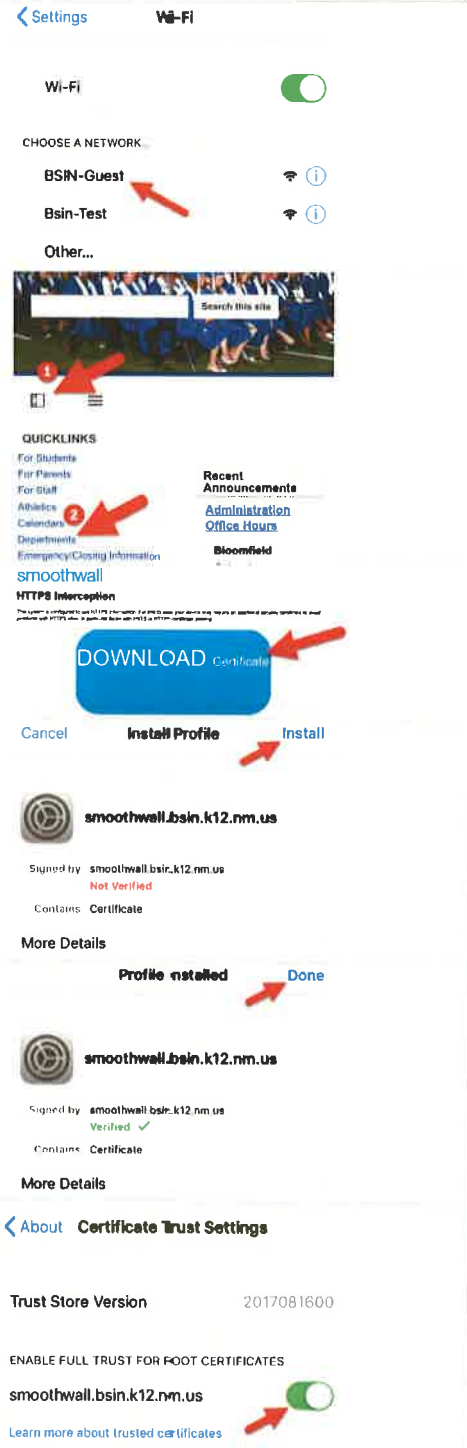

You are now connected to the internet.

## Bloomfield Schools BSIN-Guest Wi-Fi Login

Below are the instructions for connecting to the BSIN-Guest Wi-Fi network using an iOS Device (iPhone/iPad).

### IOS

1. Go to "**Settings**" and then to "**Wi-Fi**". Select the **BSIN-Guest** network. You will now be connected to the BSIN-Guest network but you will not be able to fully view websites and apps until you do the below instructions.
2. Open Safari and go to "[www.bsin.k12.nm.us](http://www.bsin.k12.nm.us)", (1) then tap the "Quicklinks" button on the left, (2) and go to **Departments > Technology Services > Wi-Fi & Security Certificate**. Please read the Wi-Fi Service Agreement and tap the "**Download Security Certificate**" button.
3. From the "Smoothwall HTTPS Interception" page, once again, tap the "**Download Certificate**" button.
4. You will be prompted to install the Certificate. Tap "**Install**". If prompted, input your devices' Passcode/Password to all the installation. If a second Window prompts to install once again, tap the "Install" button.
5. When the installation has completed, tap the "**Done**" button.
6. Finally, go back to the **Settings** menu and go to "**General**", then "**About**", then scroll to the bottom of the screen tap on "**Certificate Trust Settings**". You will see the certificate called "smoothwall.bsin.k12.nm.us". Slide the Switch to the right to enable the certificate. If you see a warning message, tap "Continue".